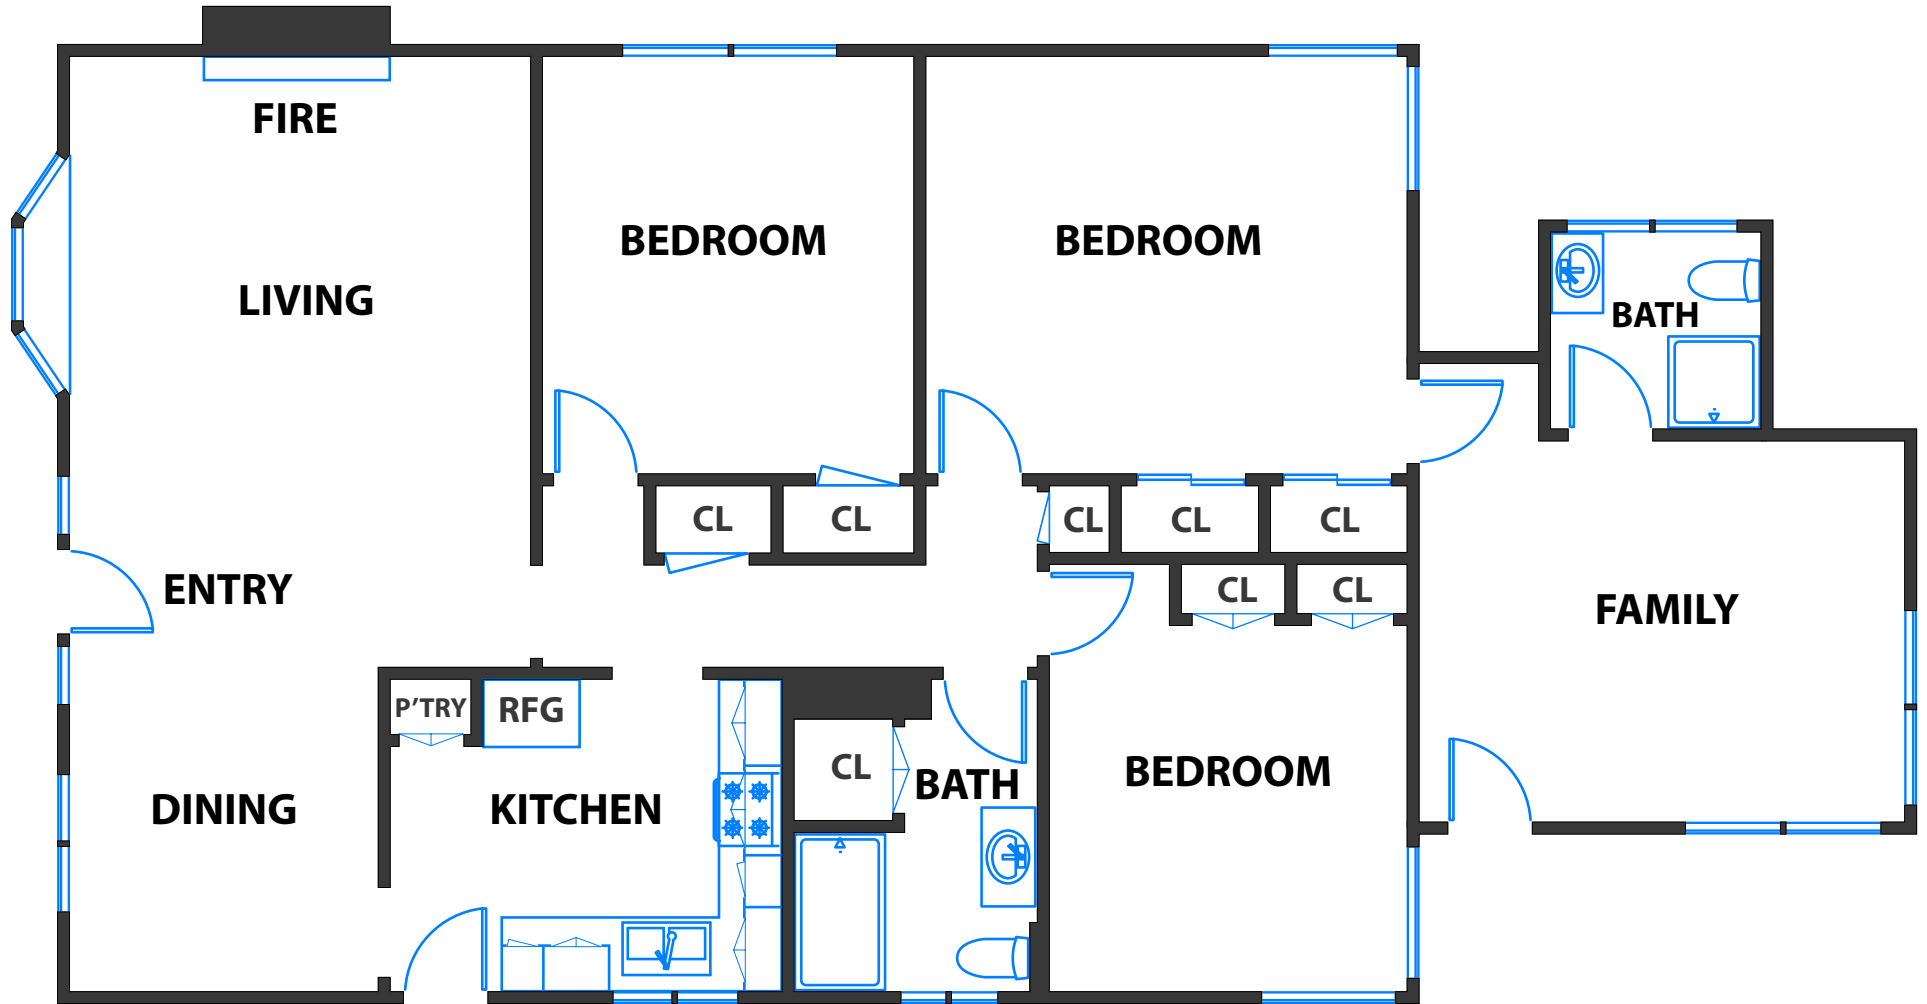

1040 RINGWOOD AVENUE, MENLO PARK

ENTRY LEVEL

(APPROX. 1506 SQF)